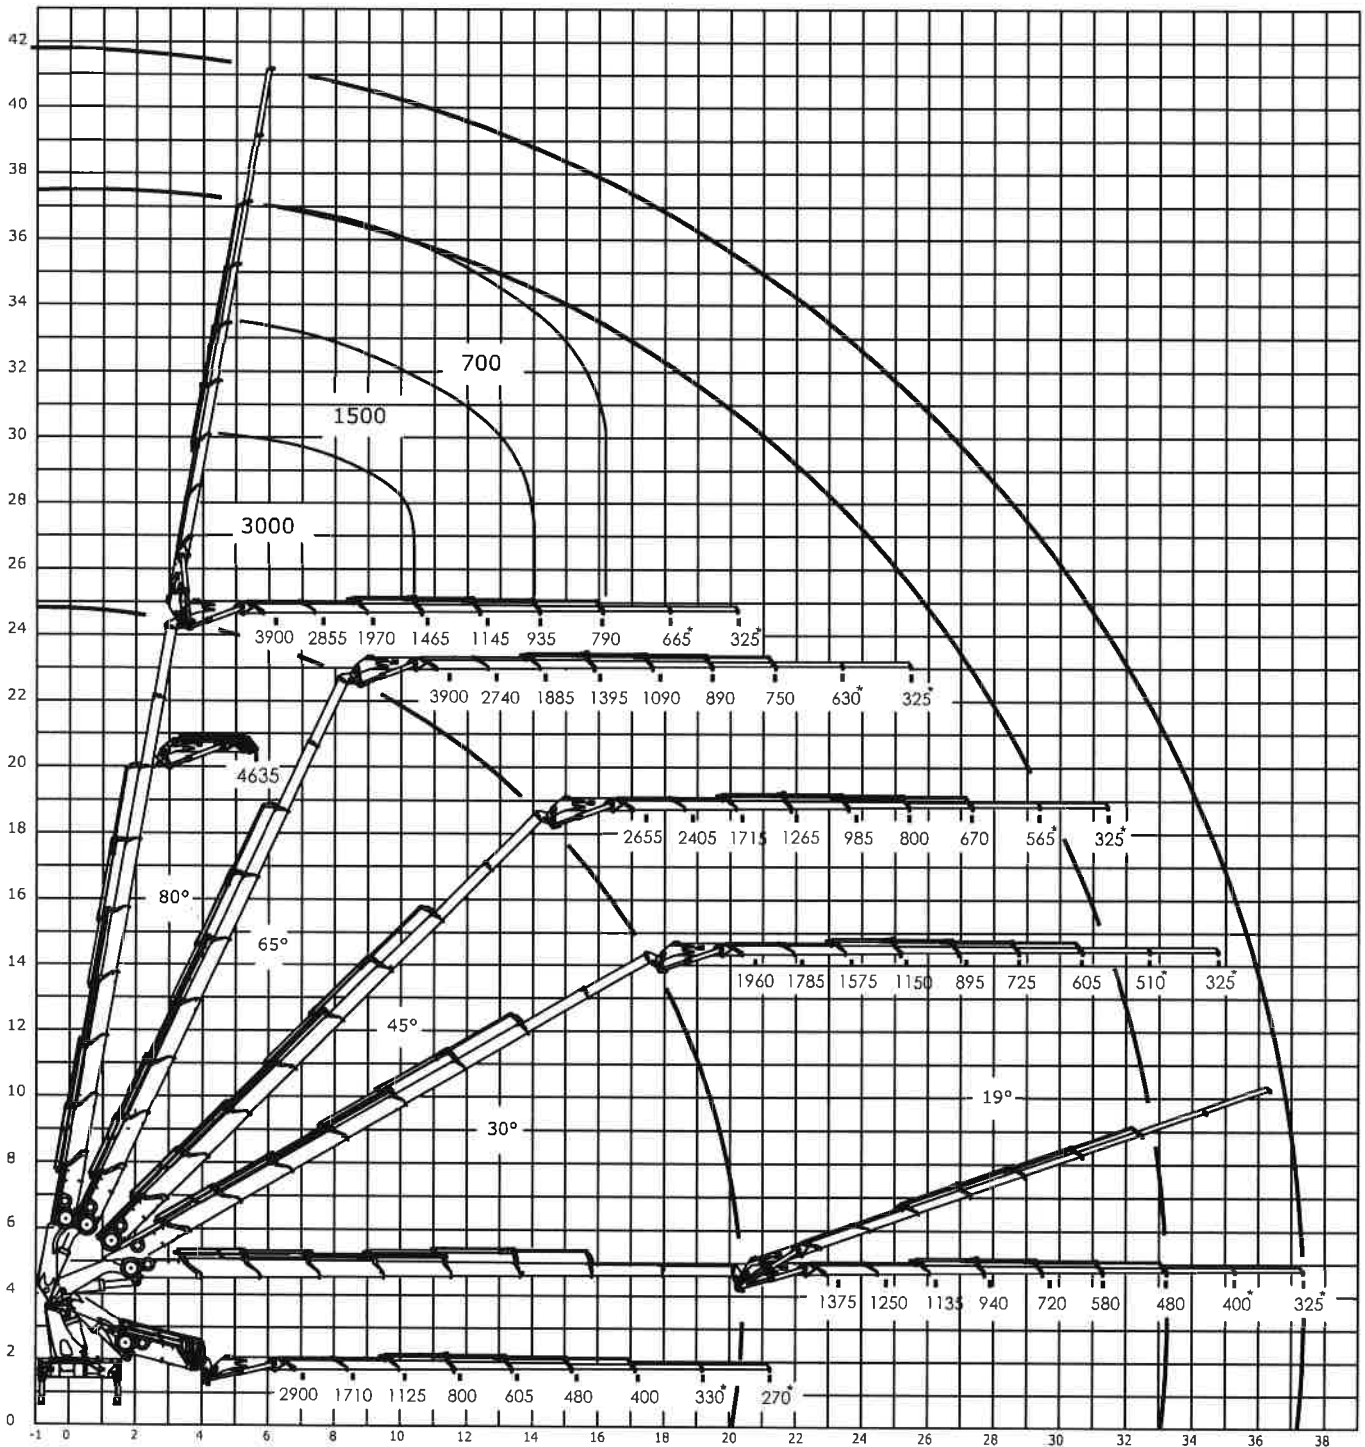

# Technical Information 9520K-RCS

## Lifting capacity diagram, 9520-K8 with FJ1400-K6

Catalogue no.  
31 123

Section  
251

Date  
28-12-2018

Page  
1 (1)

\* With manual extension.

- power to lift. -